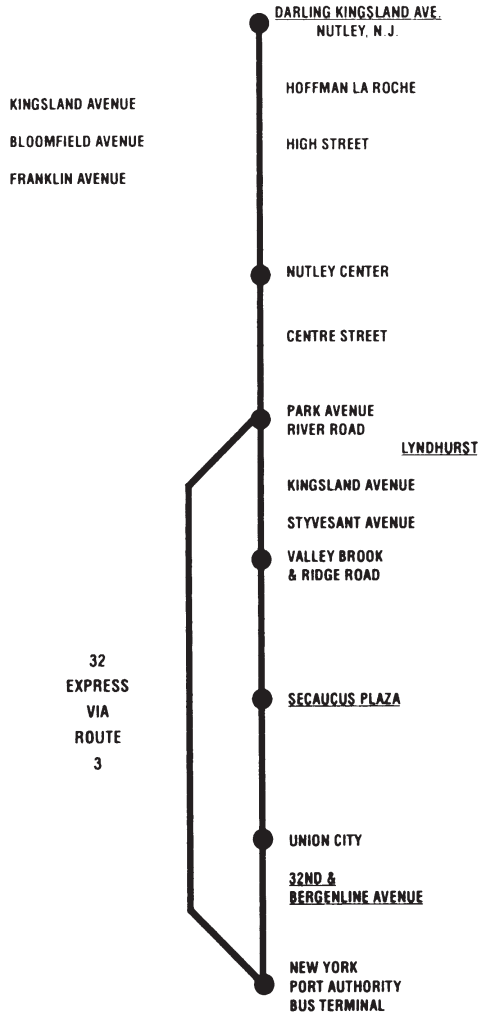

32 NUTLEY TO NEW YORK

GENERAL INFORMATION

Responsibility

DeCamp Bus Lines cannot assume responsibility for inconvenience, expense or damage resulting from errors in timetables or failure to make connections.

FARE INFORMATION

TO NEW YORK, PLEASE HAVE EXACT FARE OR TICKET TO HELP SPEED SERVICE.

From New York all tickets must be purchased at ticket windows 24-28, Port Authority Terminal. Children over 40 inches must pay full fare. Tickets available at DeCamp outlets in your area. Consumption of food or beverages is prohibited on buses.

NEW JERSEY LAW PROHIBITS SMOKING ON BUSES. BICYCLES PROHIBITED ON BUSES.

REDUCED FARE FOR SENIOR CITIZENS AND HANDICAPPED PERSONS. **ACCEPTED AT ALL TIMES**

Passengers must have I.D. Card and Script issued by State of New Jersey

All of our buses are wheelchair accessible. For faster service and handling of your needs, we always appreciate advance notice if possible.

Questions: call (800) 631-1281

DeCamp

BUS LINES

TIMETABLE

EFFECTIVE - SEPTEMBER 2018

#32

NUTLEY   UNION CITY
LYNDHURST   AND
RUTHERFORD   NEW YORK CITY
SECAUCUS

“GO GREEN” – See All Scheduling & Routes On Our Website @ www.decamp.com

For Information: Call 9AM to 5PM

DeCamp

BUS LINES

101 Greenwood Avenue • Box 581
Montclair, New Jersey 07042
(973) 783-7500

SCHEDULE SUBJECT TO CHANGE WITHOUT NOTICE