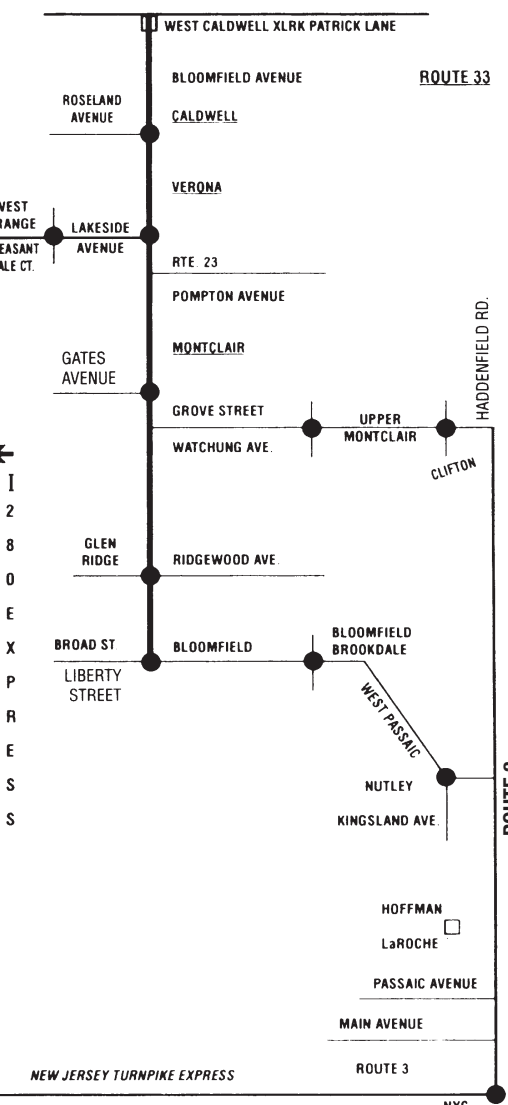

#33 NEW YORK TO WEST CALDWELL										
8:55	9:05	9:15	9:20	9:25	9:30	9:55	9:05	9:15	9:20	9:25
9:55	10:05	10:15	10:20	10:25	10:30	10:55	10:05	10:15	10:20	10:25
10:55	11:05	11:15	11:20	11:25	11:30	11:55	11:05	11:15	11:20	11:25
12:01	12:11	12:21	12:26	12:31	12:36	13:01	12:11	12:21	12:26	12:31
1:01	1:11	1:21	1:26	1:31	1:36	1:61	1:11	1:21	1:26	1:31
2:01	2:11	2:21	2:26	2:31	2:36	2:61	2:11	2:21	2:26	2:31
3:01	3:11	3:21	3:26	3:31	3:36	3:61	3:11	3:21	3:26	3:31
4:01	4:11	4:21	4:26	4:31	4:36	4:61	4:11	4:21	4:26	4:31
5:01	5:11	5:21	5:26	5:31	5:36	5:61	5:11	5:21	5:26	5:31
6:01	6:11	6:21	6:26	6:31	6:36	6:61	6:11	6:21	6:26	6:31
7:01	7:11	7:21	7:26	7:31	7:36	7:61	7:11	7:21	7:26	7:31
8:01	8:11	8:21	8:26	8:31	8:36	8:61	8:11	8:21	8:26	8:31
9:01	9:11	9:21	9:26	9:31	9:36	9:61	9:11	9:21	9:26	9:31
10:01	10:11	10:21	10:26	10:31	10:36	10:61	10:11	10:21	10:26	10:31
11:01	11:11	11:21	11:26	11:31	11:36	11:61	11:11	11:21	11:26	11:31
12:01	12:11	12:21	12:26	12:31	12:36	12:61	12:11	12:21	12:26	12:31

GENERAL INFORMATION
Responsibility
DeCamp Bus Lines cannot assume responsibility for inconvenience, expense or damage resulting from errors in timetables or failure to make connections.

FARE INFORMATION
TO NEW YORK, PLEASE HAVE EXACT FARE OR TICKET TO HELP SPEED SERVICE.

From New York all tickets must be purchased at ticket windows 24-28, Port Authority Terminal. Children over 40 inches must pay full fare. Tickets available at DeCamp outlets in your area. Consumption of food or beverages is prohibited on buses.

NEW JERSEY LAW PROHIBITS SMOKING ON BUSES. BICYCLES PROHIBITED ON BUSES.

REDUCED FARE FOR SENIOR CITIZENS AND HANDICAPPED PERSONS.

ACCEPTED AT ALL TIMES
Passengers must have I.D. Card and Script issued by State of New Jersey

All of our buses are wheelchair accessible. For faster service and handling of your needs, we always appreciate advance notice if possible.

Questions: call (800) 631-1281